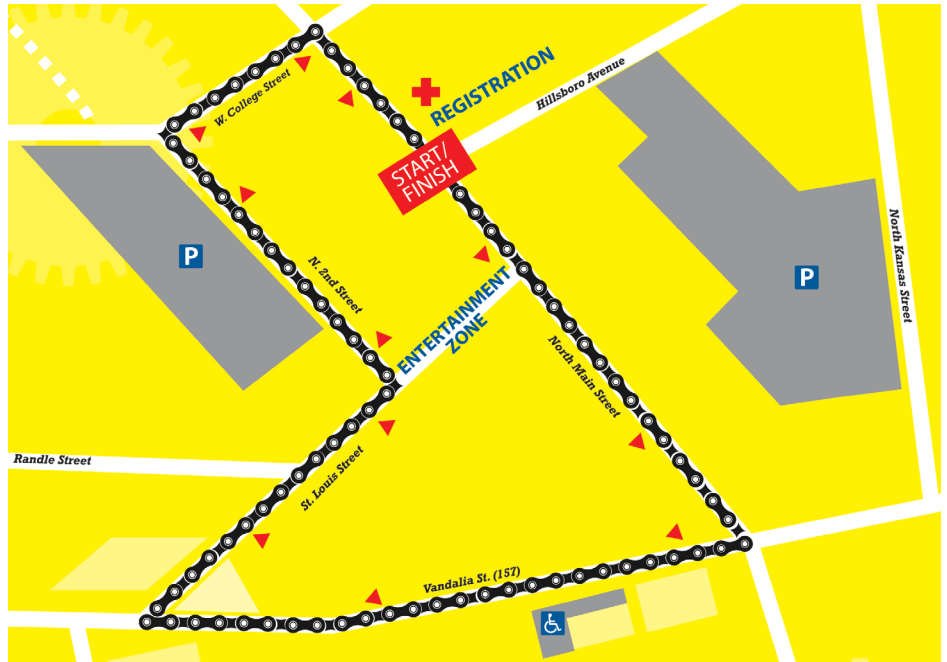

# THE EDWARDSVILLE ROTARY CRITERIUM FESTIVAL AUGUST 19, 2023

NOON - 7:30 PM  
HIGH SPEED  
BICYCLE  
RACING

4 - 4:30 PM  
FOUR FREE  
KIDS RACES

**KIDS  
ZONE**

NEXT TO THE WILDEY  
THEATER • 2 - 6 PM  
Art Tent • Games • Kids  
Helmet Fitting & Giveaway  
(while supplies last)

NOON - 11 PM  
LIVE  
MUSIC

**ENTERTAINMENT ZONE  
NOON - 11 PM**

@ St. Louis & Main St. Next to the Courthouse  
Live Music • Beverages • Food

Now entering its thirteenth year, The Edwardsville Rotary Criterium Festival is a series of high-speed bicycle races, free kids races, food, kids art tent, live music and an open container perimeter, all on the streets of Downtown Edwardsville.

This unique signature event has been hosted by the Edwardsville Rotary Club since 2010 as a fund-raiser for community enhancing projects.

**Edwardsville, Illinois** is a vibrant, bike-friendly, college town located just 25 miles from St. Louis, Missouri. With unique local restaurants, shops, and cultural amenities, (and home to SIU Edwardsville), it's a great place to live, work, eat, bike, study or visit. Edwardsville's also situated at the nexus of seven bike trails that comprise the 130-mile MCT Trails system, a scenic inter-connected bike-way network.

**RACE ROUTE** is a 5 turn route that includes a quarter mile straightaway on Main Street!

**REGISTRATION** located at MCT Bus Terminal, Hillsboro and Main St. Race Day Registration closes 30 minutes before event. Save \$5 by registering early! Pre-register online at [EdwardsvilleCriterium.page](http://EdwardsvilleCriterium.page)