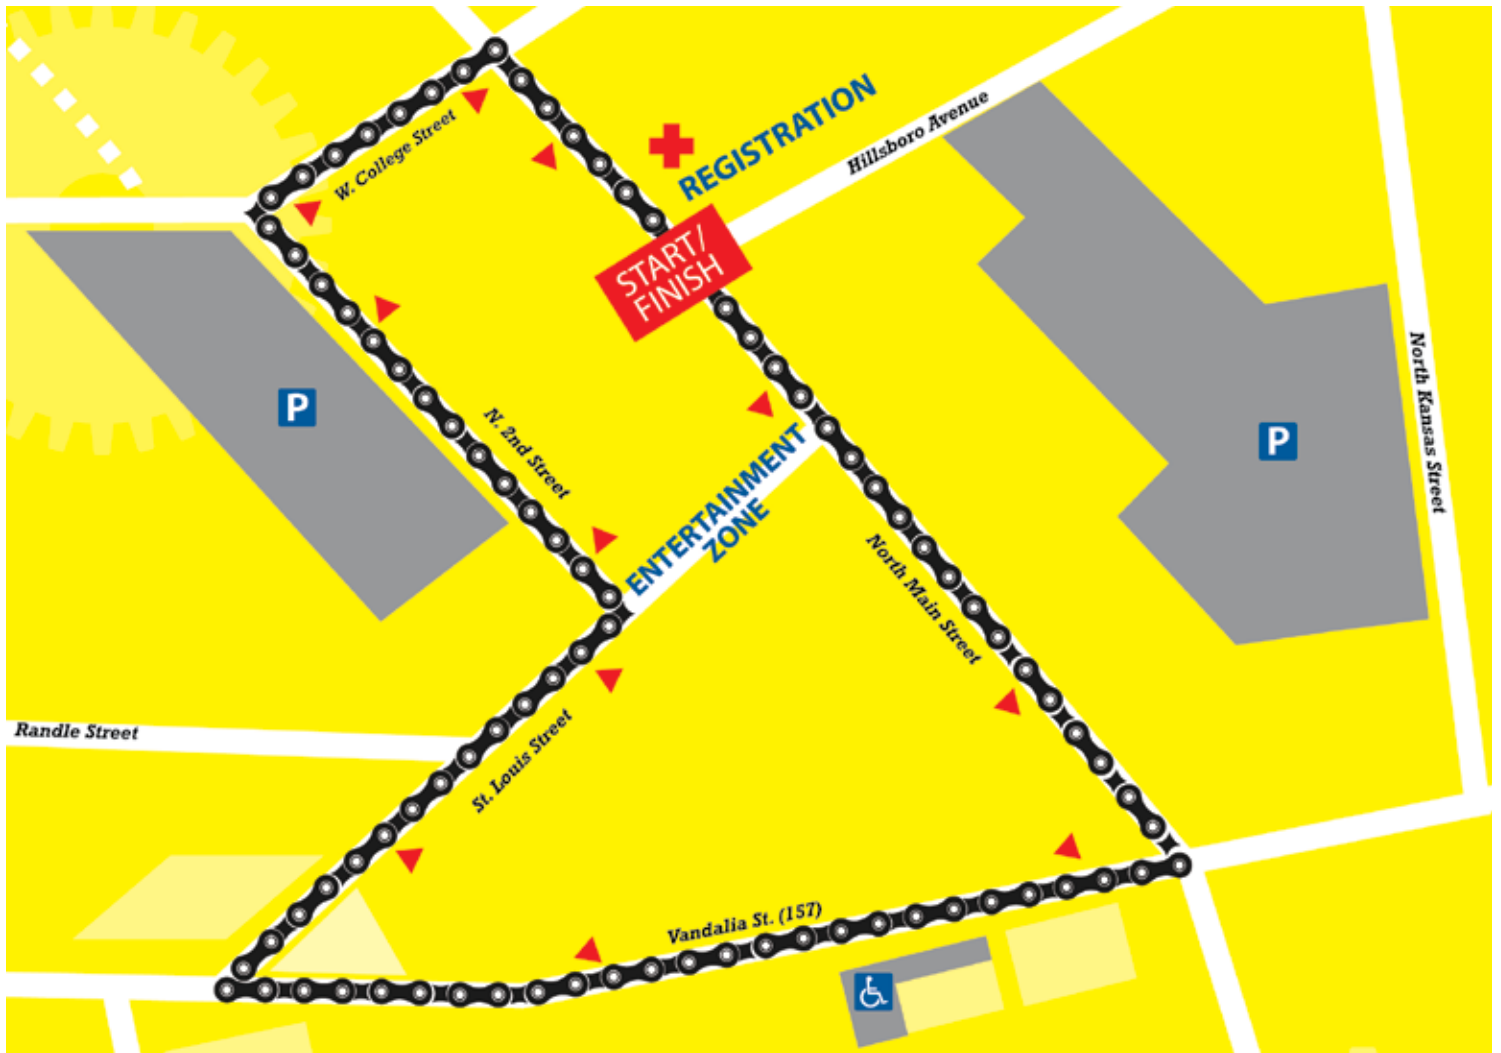

BuseyBANK®

2024 ROTARY CRITERIUM FESTIVAL

SATURDAY | AUGUST 17 | 11:30 AM - 11 PM | EDWARDSVILLE ILLINOIS

TIME	RACE	IL CUP	DISTANCE	PAYOUT	DEPTH	FIELD LIMIT
11:30 AM	Juniors 9-14	Eligible	25 Minutes	50	3	Combined 75
	Juniors 15-18	Eligible	25 Minutes	100	4	Combined 75
	Girls Juniors 9-14	Eligible	25 Minutes	50	3	Combined 75
	Girls Juniors 15-18	Eligible	25 Minutes	100	4	Combined 75
12:05 PM	Women 4/Novice	Women 4 Eligible	25 Minutes	100	4	Combined 75
12:40 PM	Novice	Not Eligible	25 Minutes	Awards		Combined 75
1:15 PM	Women 3/4	Women 3 Eligible	40 Minutes	500/750	10/15	Combined 75
	Masters Open Women 35-44	Eligible	40 Minutes	300	6	Combined 75
	Masters Open Women 45-54	Eligible	40 Minutes	300	6	Combined 75
	Masters Open Women 55+	Eligible	40 Minutes	300	6	Combined 75
2:05 PM	Cat 4/Novice	Cat 4 Eligible	40 Minutes	100	4	Combined 75
3:10 PM	Masters Open 35-44	Eligible	50 Minutes	300	6	Combined 100
	Masters Open 45-54	Eligible	50 Minutes	300	6	Combined 100
	Masters Open 55+	Eligible	50 Minutes	300	6	Combined 100
4:00 PM	Kids Race	Not Eligible				
4:30 PM	Cat 3/4	Cat 3 Eligible	50 Minutes	500/750	10/15	100
5:30 PM	Women Pro/Open	Cat 1 & 2 Eligible	60 Minutes	2000/3500	10/25	100
6:40 PM	Pro Cat 1/2 /3	Cat 1 & 2 Eligible	60 Minutes	2000/3500	10/25	100

THE EDWARDSVILLE ROTARY CRITERIUM WILL BE IN THE 2024 ILLINOIS CUP

The Illinois Cup showcases the best races in Illinois and surrounding areas. Throughout the spring and summer, riders have the opportunity to compete in a season-long series to crown the best overall cyclist.

REGISTRATION Registration closes 30 minutes before event. Save \$5 by registering early! Pre-register online at EdwardsvilleCriterium.page

RACE ROUTE IS A 5 TURN ROUTE THAT INCLUDES A QUARTER MILE STRAIGHTAWAY ON MAIN STREET!