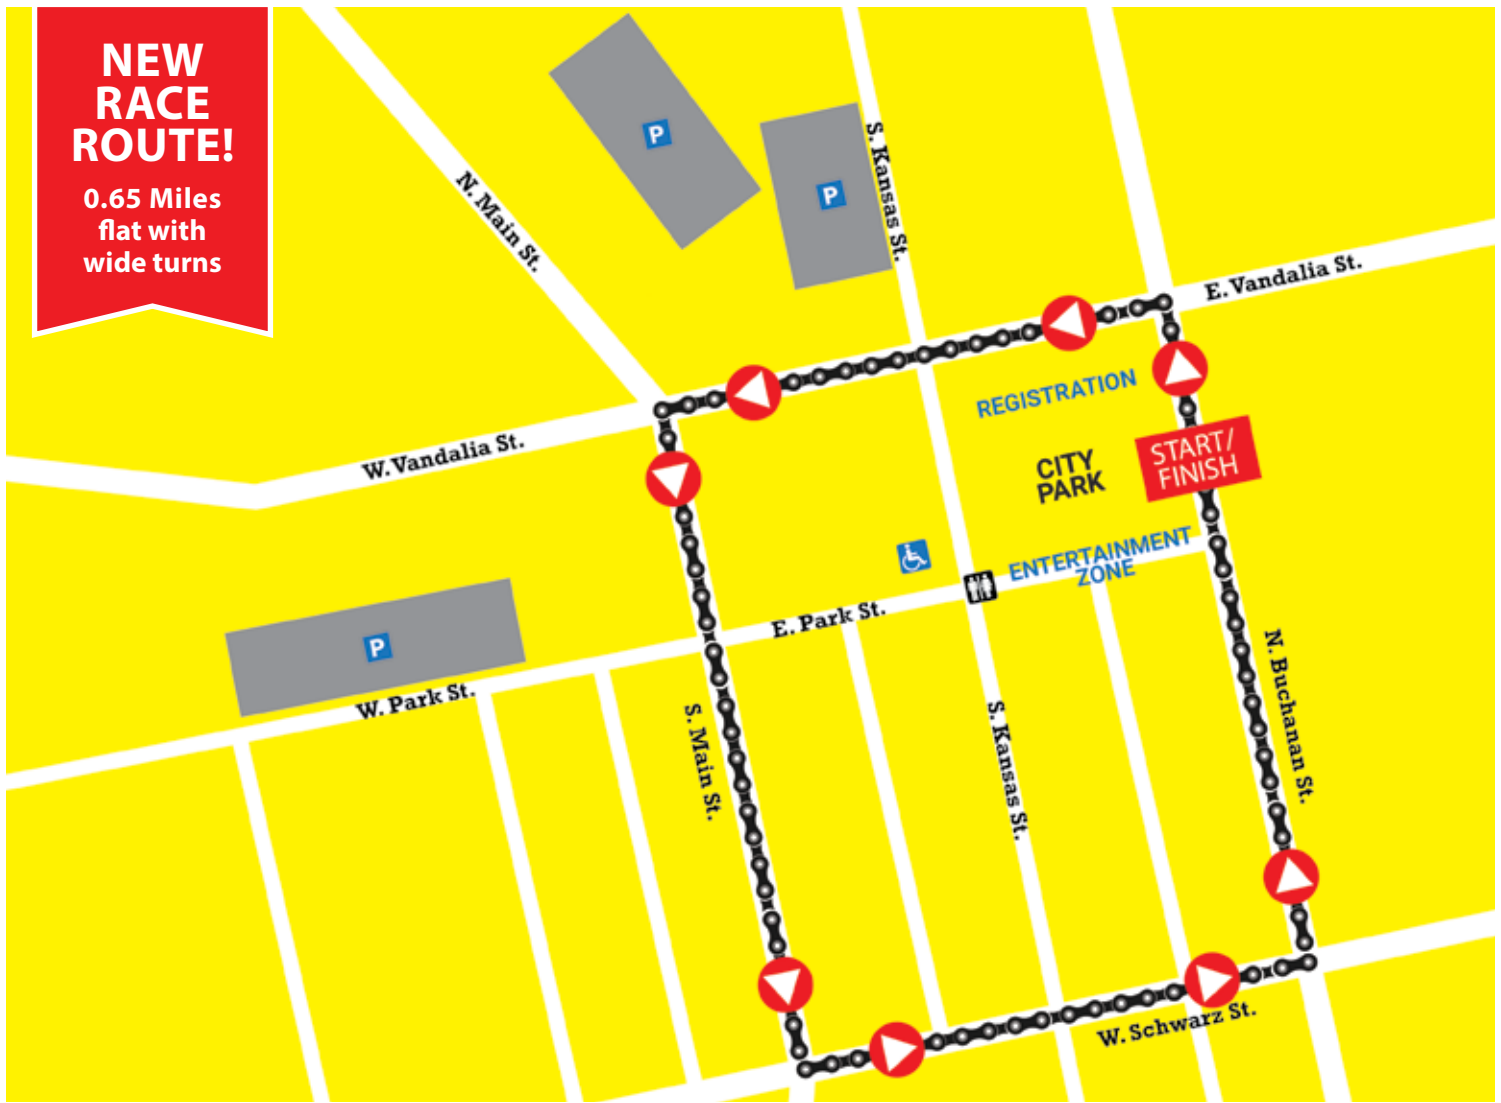

RACERS: Each Illinois Cup race awards points to the top 15 finishers. See the official 2026 IL Cup Guide for Riders for official rules and scoring at www.illinoisicycling.org/racing/illinois-cup. 2025 Cup Champions earn free entries into The Edwardsville Rotary Criterium.

SCAN FOR ILLINOIS CYCLING ASSOCIATION INFO

SCAN FOR EDWARDSVILLE ROTARY CRITERIUM INFO & REGISTRATION

NEW RACE ROUTE!

0.65 Miles
flat with
wide turns

REGISTRATION: Opens June 15th. Pre-register online at BikeReg.com or EdwardsvilleCriterium.page. Day of registration closes 30 minutes before event.

2 - 10 PM
**LIVE
MUSIC**

**ENTERTAINMENT ZONE
2 - 11 PM**

Live Music • Beverages • Food

Now entering its sixteenth year, The Edwardsville Rotary Criterium Festival is a series of high-speed bicycle races, free kids races, community ride, food, kids art tent, live music and an open container perimeter, all on the streets of Downtown Edwardsville.